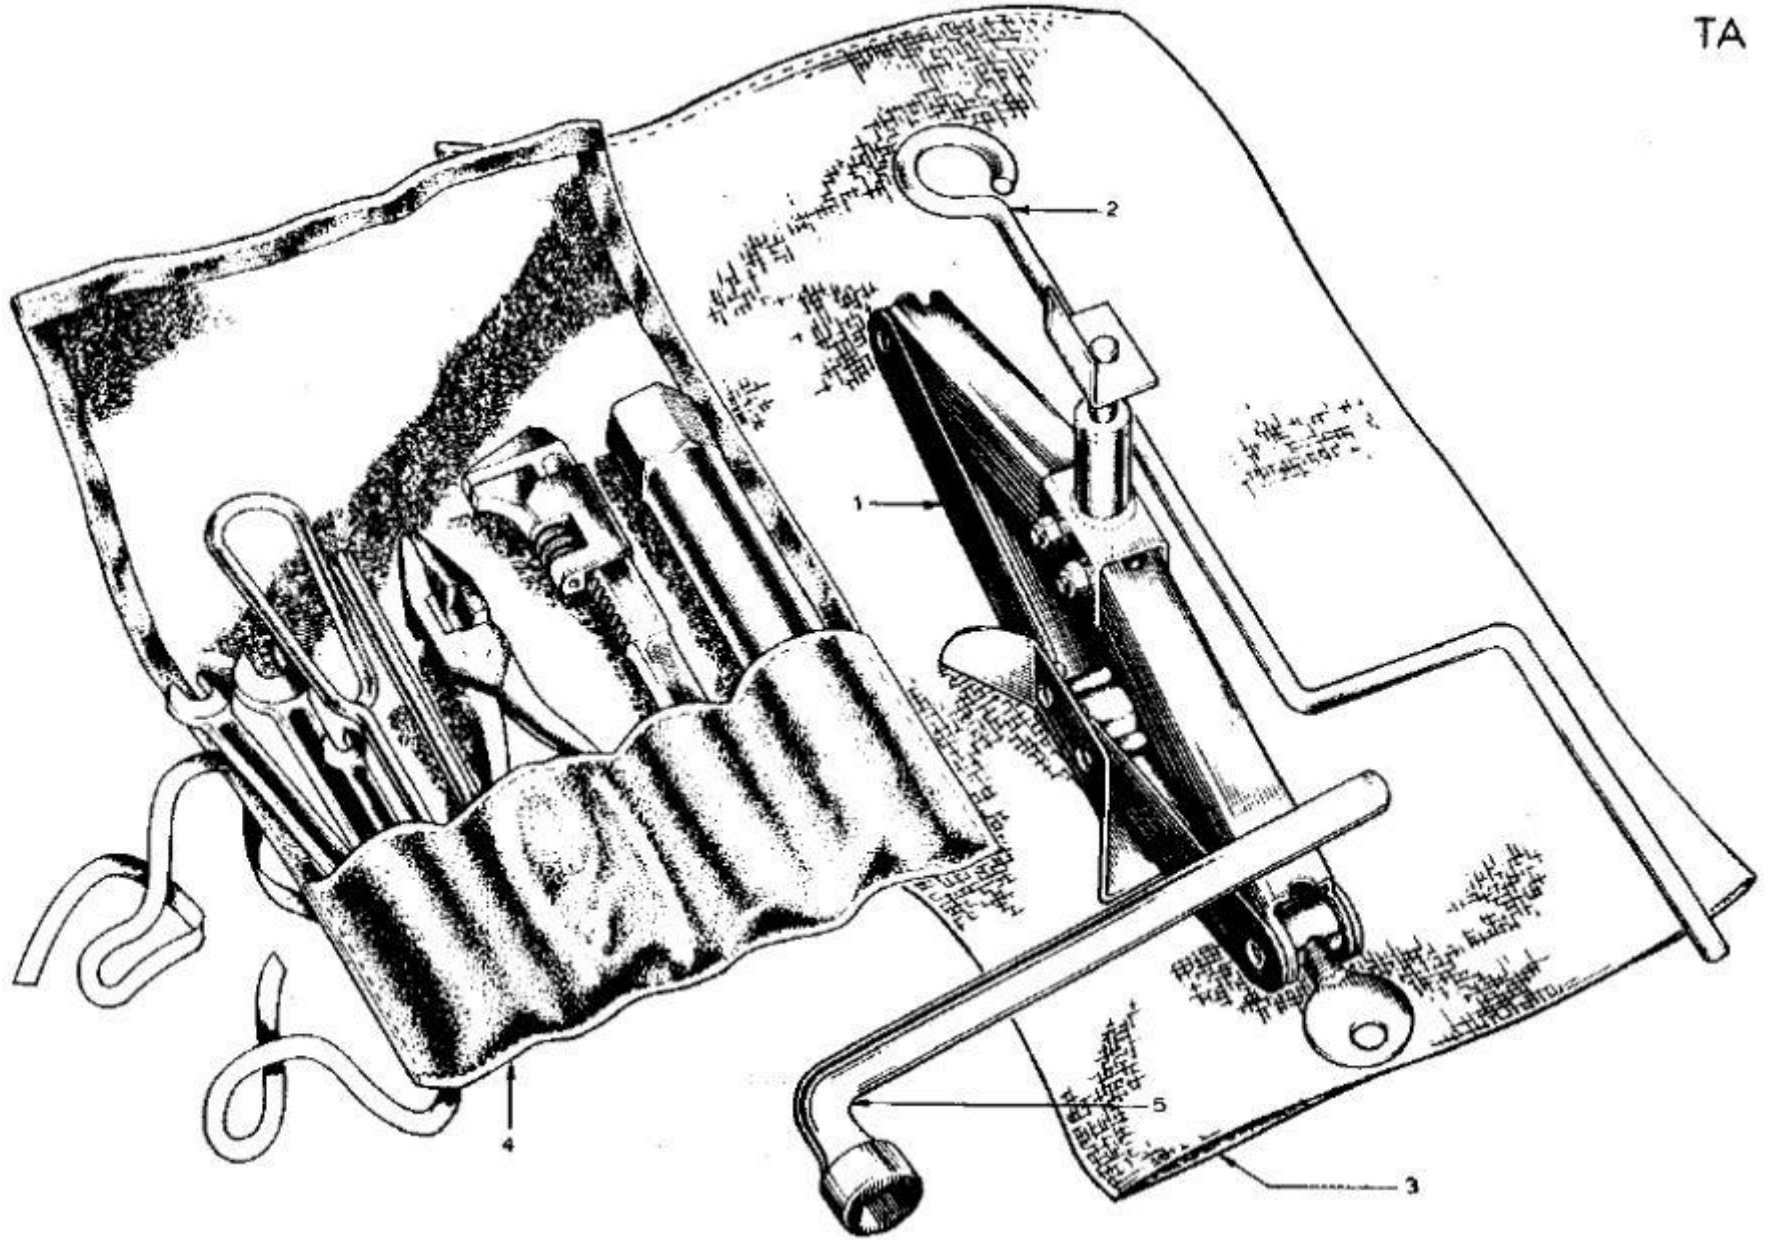

TA

Lotus Europa TC/TCS Parts Manual - Section TA - Jack - Jack and Wheel Brace - Page 2

Item	Lotus #	S1	S1A/B	S2	S2 Fed	TC	TC Fed	TCS	TCS F	LHD	RHD	Description	Change Point Notes Bulletin Reference
1	B065T0347Z											Jack	
2	A036T0350Z											Handle - Jack	
3	A036T6014Z											Bag - Stowage	
4	X026T0001W											Tool Kit	
5	X046T6001Z											Wheel Brace - Steel Wheel	
5	A065G6007Z											Wheel Brace - Alloy Wheel	
	X046T0327Z											Europa Workshop Manual	
	X074T0348B											Europa twin Cam Manual Supplement	
	A074T0325A											Europa Twin Cam Parts List	
	A074T0324C											Europa Twin Cam Handbook	
	A074T0326A											Europa Twin Cam Special Handbook Supplement	
	A074T0326C											Europa Twin Cam Voucher Book	