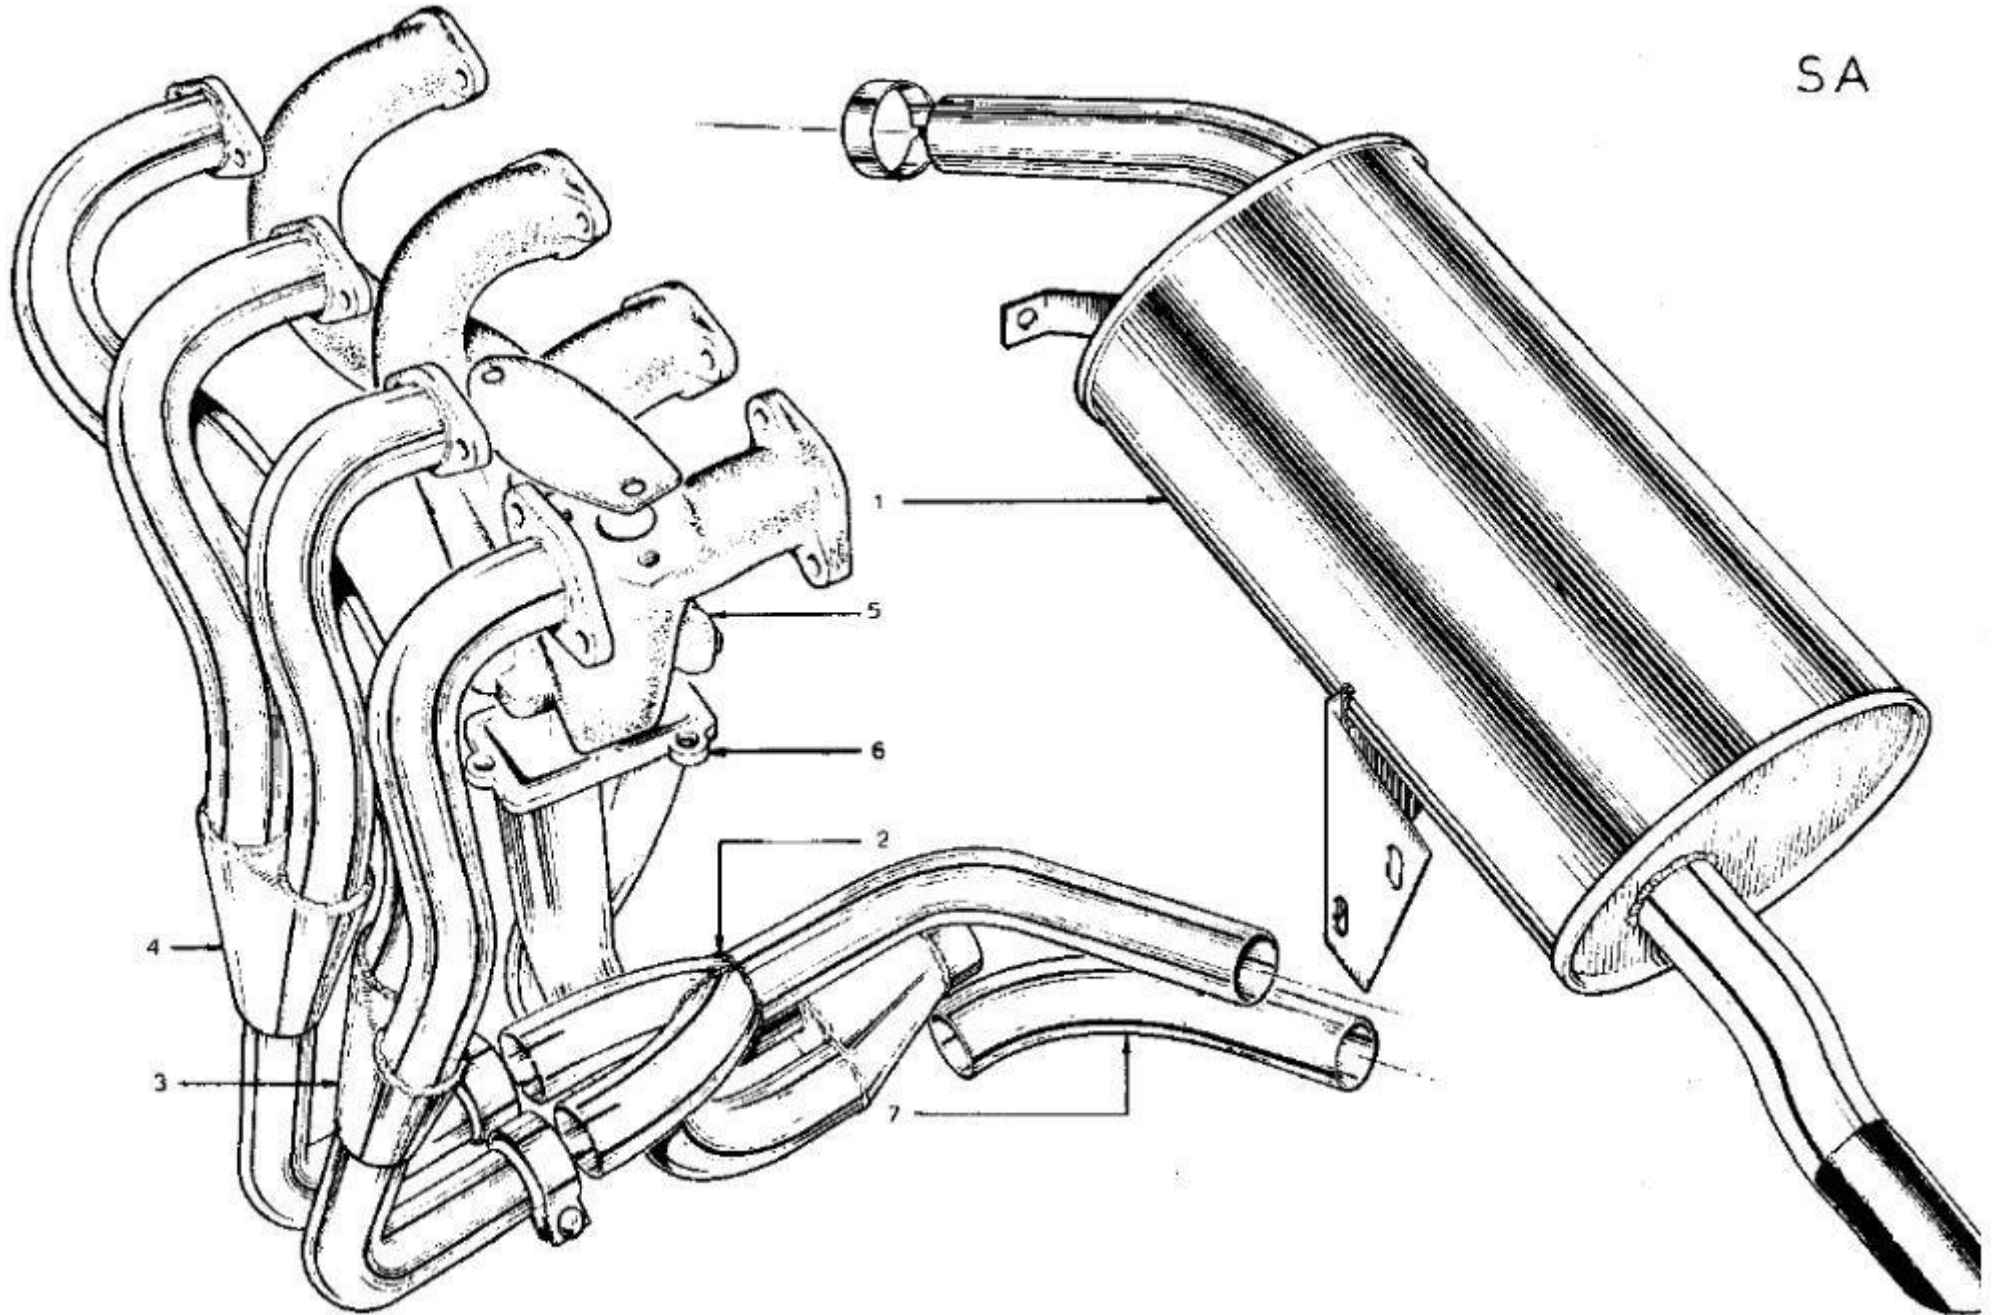

SA

Lotus Europa TC/TCS Parts Manual - Section SA - Exhaust - Silencer and Pipes - Page 2

Item	Lotus #	S1	S1A/B	S2	S2 Fed	TC	TC Fed	TCS	TCS F	LHD	RHD	Description	Change Point Notes Bulletin Reference
	A074S0184Z					1	1			+	+	Silencer (Replaced by A074S-192Z)	
1	A074S0192Z					1	1	1	1	+	+	Silencer	Type 336 Gearbox only
2	A074E0195Z					1				+	+	Y Piece	
2	A074S6006Z					3				+	+	Clip - Y Piece to Silencer/Manifolds	
3	A074E0193Z					1				+	+	Manifold - Outer	
4	A074E0194Z					1				+	+	Manifold - Inner	
5	A026S0001A					1		1		+	+	Manifold	
5	A026S0001Y						1		1	+	+	Manifold	
6	A074E0465Z					1	1	1	1			Downpipe	
6	UFCT0526					3	3	3	3			Stud - Downpipe to Manifold	
6	W0151					3	3	3	3			Nut - Downpipe to Manifold	
7	A074S0189Z					1	1	1	1			Pipe - Intermediate	
7	A050S6006Z					2	2	2	2			Clip - Intermediate Pipe to Manifold/Silencer	
	A074S0212Z					1	1	1	1			Silencer Kit of: 1 Silencer - 1 Down Pipe - 1 Clamp - 1 Tail Pipe - 1 Clamp X046S6026Z	Type 352/365 Gearboxes only