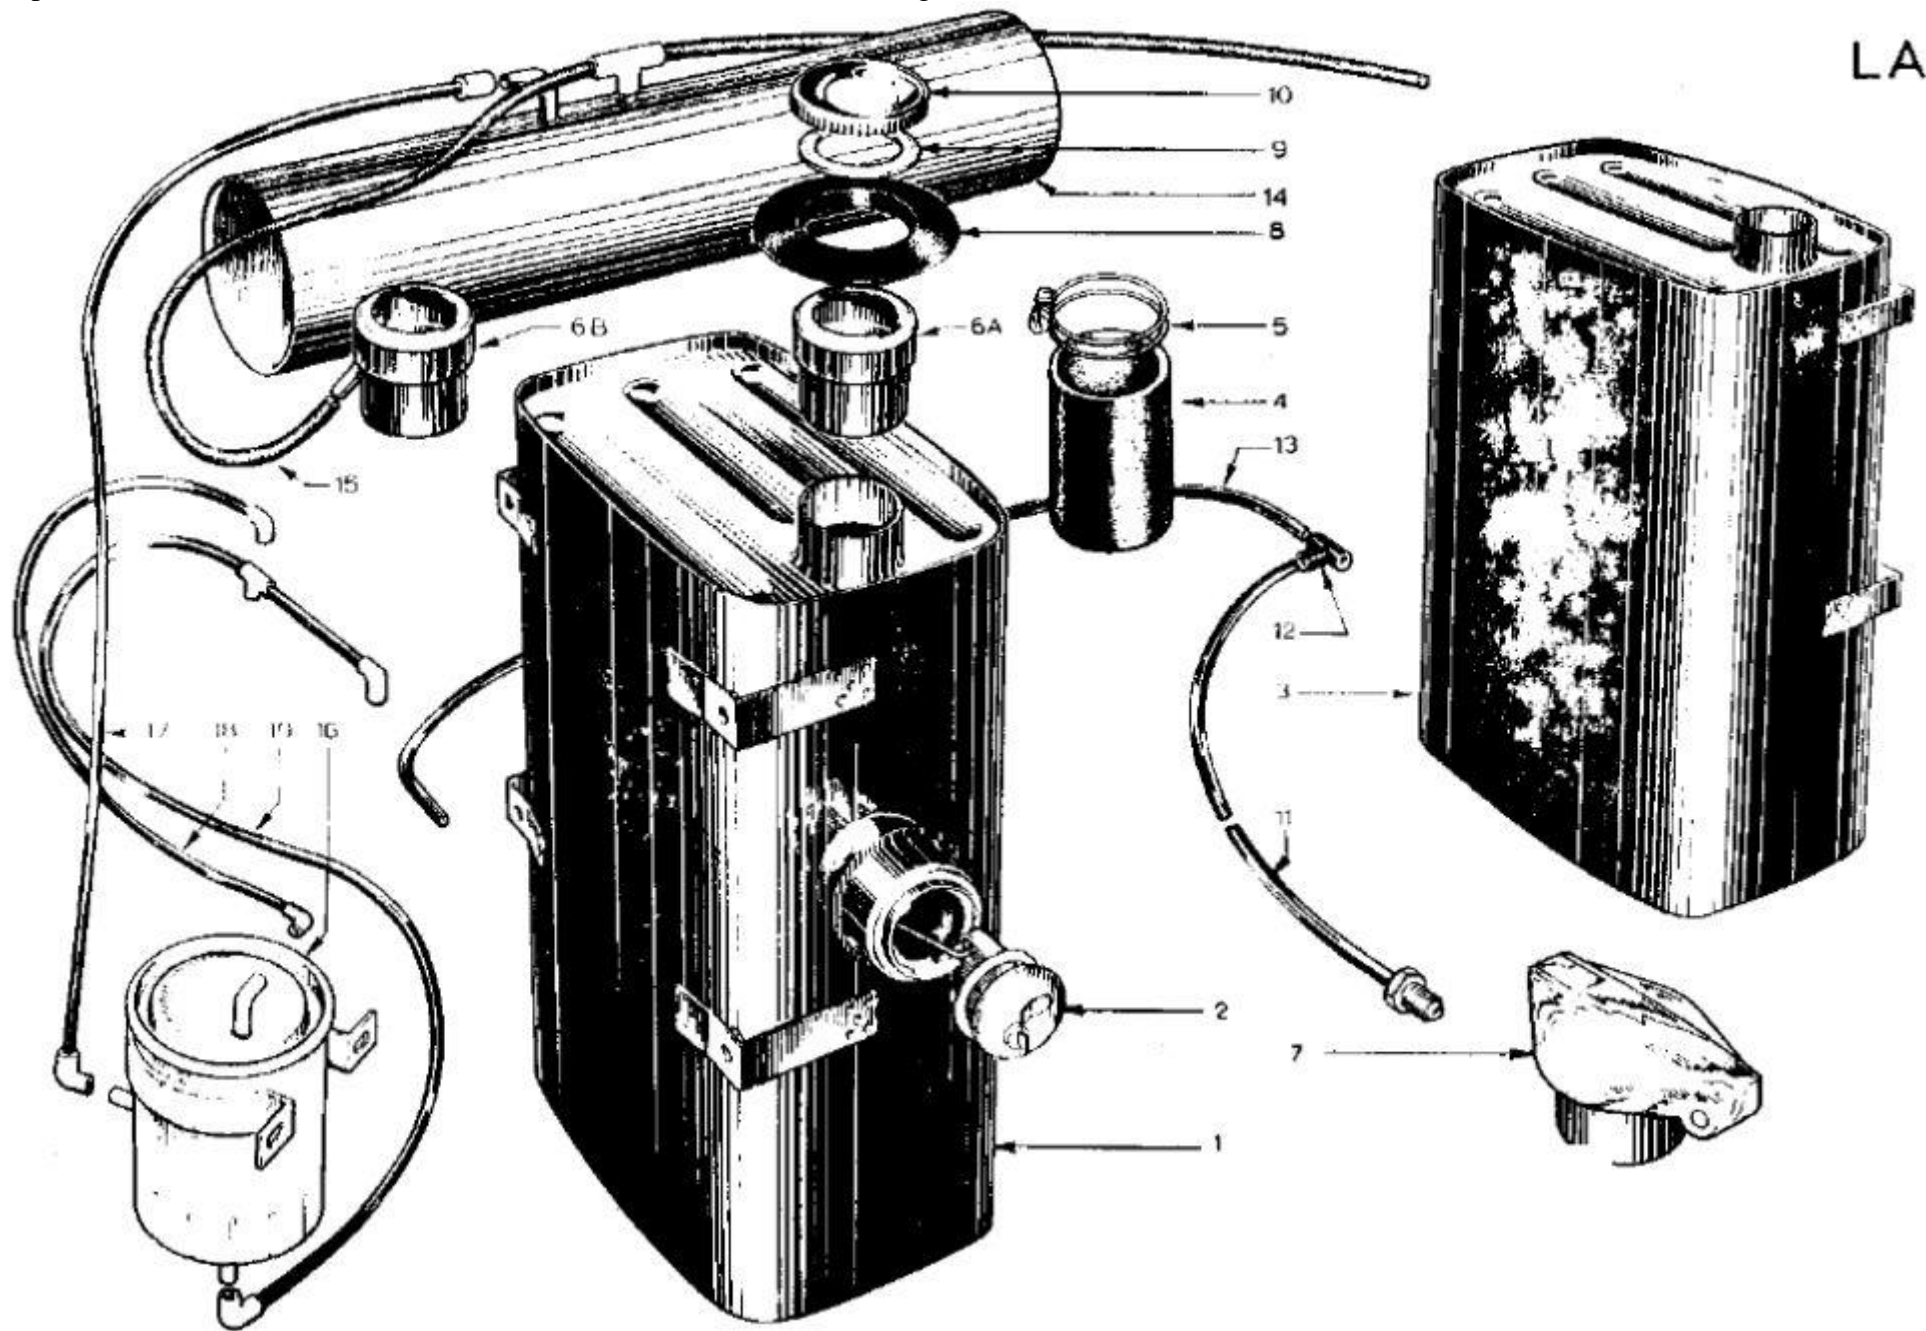

LA

Lotus Europa TC/TCS Parts Manual - Section LA - Fuel - Tanks and Hoses - Page 2

Item	Lotus #	S1	S1A/B	S2	S2 Fed	TC	TC Fed	TCS	TCS F	LHD	RHD	Description	Change Point Notes Bulletin Reference
1	D074L0014W					1	1	1	1			L/H Fuel Tank - c/w Contents Transmitter	
2	A074L6000Z					1	1	1	1			Fuel Content Transmitter	
2	X050L6001Z					1	1	1	1			Contents Transmitter Gasket	
3	D074L0015W					1	1	1	1			R/H Fuel Tank	
4	A046L0003Z					2	2	2	2			Hose - Filler Neck to Tank	
5	X054K6000Z					4	4	4	4			Hose Clip - Hose Clamp	
6A	A074L0719W					2				+	+	Assembly - Filler Neck	
6B	A074L0705Z						2					Assembly - Filler Neck	
7	A074L0721Z							2		+	+	Assembly - Filler Neck. C/w Flip Top Fuel Filler Cap	
7	A074L0720Z							2				Assembly - Filler Neck. C/w Flip Top Fuel Filler Cap	
8	X046L6001Z					2	2	2	2			Gromet - Filler Neck	
9	X046L6005Z					2	2			+	+	Seal - Filler Cap	
10	X046L6002Z					2	2			+	+	Fuel Filler Cap	
11	A074L0087Z					1		1		+	+	Pipe - T Piece to Fuel Pump	
12	X026S0132Z					1		1		+	+	T Piece	
13	A074L0086Z					1		1		+	+	Pipe - Tank to T Piece	
13	X036B6010Z					2		2		+	+	Gromet - Tank Pipe	
14	A074L0717W						1		1			Assembly - Catch tank	
14	X036L6017Z						1		1			T Piece	
15	A074L0089Z						1		1			Pipe - L/H Fuel Tank to Catch Tank	
15	A074L0090Z						1		1			Pipe - R/H Fuel Tank to Catch Tank	
16	A036L0046Z						1		1			Cannister - Charcoal	
17	A074L0091Z						1		1			Pipe - Cannister to Catch Tank	
17	X036J0735Z						1		1			Connector - Elbow	
18	A074L0092Z						1		1			Pipe - Cannister to Air Box	
18	X036J0735Z						1		1			Connector - Elbow	
19	A074L0088Z						1		1			Pipe - Cannister to Carburettors	