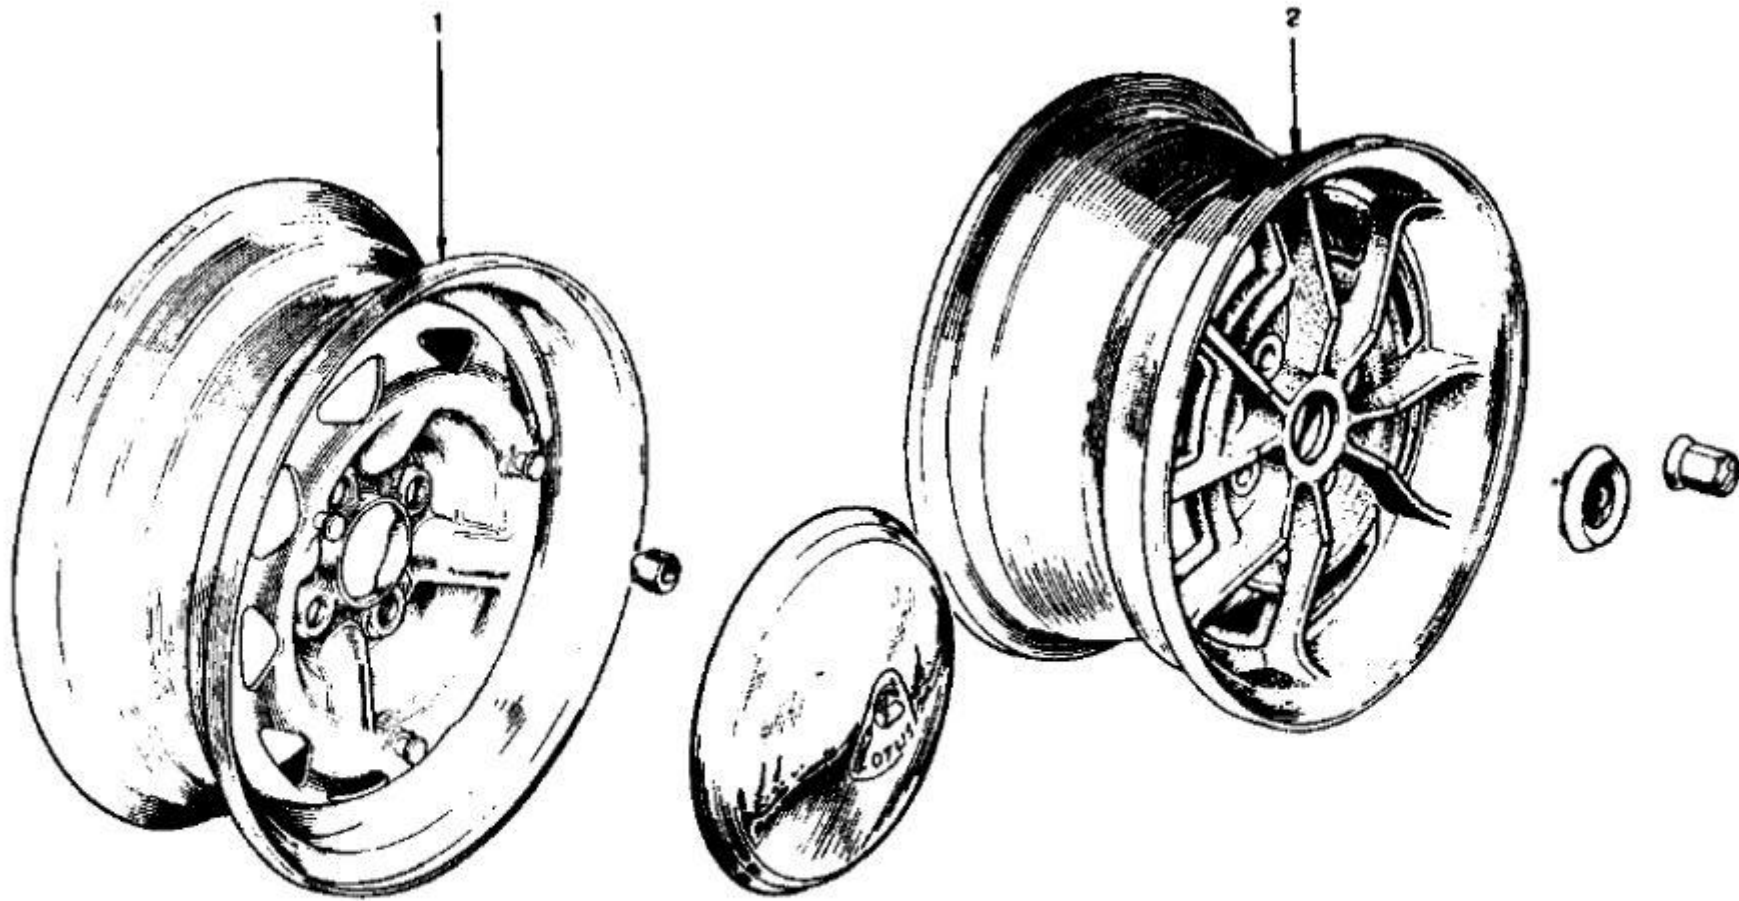

GA

Item	Lotus #	S1	S1A/B	S2	S2 Fed	TC	TC Fed	TCS	TCS F	LHD	RHD	Description	Change Point Notes Bulletin Reference
1	B026G0710A					5	5	5	5			Assembly - Wheel and Tyre (155 x 13SP)	
1	X026G0001Z					5	5	5	5			Road Wheel	
1	X036D6000Z					16	16	16	16			Wheel Nut	Thread: 3/8-24
1	X026G0002Z					4	4	4	4			Hub Cap	
1	A074G0718W					2	2					Assembly - Alloy Wheel and Tyre - Rear (Option)	
1	A074G0719W					3	3					Assembly - Alloy Wheel and Tyre - Front & Spare (Option)	
1	B074G0718W							2	2			Assembly - Alloy Wheel and Tyre - Rear (Option)	
1	B074G0718W							3	3			Assembly - Alloy Wheel and Tyre - Front & Spare (Option)	
2	A074G0031Z					5	5					Wheel - Alloy	
2	A074G0034Z							5	5			Wheel - Alloy	
2	A074G6000Z					16	16	16	16			Wheel Nut - Alloy	Thread: 3/8-24
2	A007G4108Z					4	4	4	4			Escutcheon - Wheel c/w Badge	
2	A074G6003Z					4	4	4	4			Escutcheon - Escutcheon - Wheel c/w Badge	
2	A074G6004Z					4	4	4	4			Badge - Escutcheon - Wheel c/w Badge	